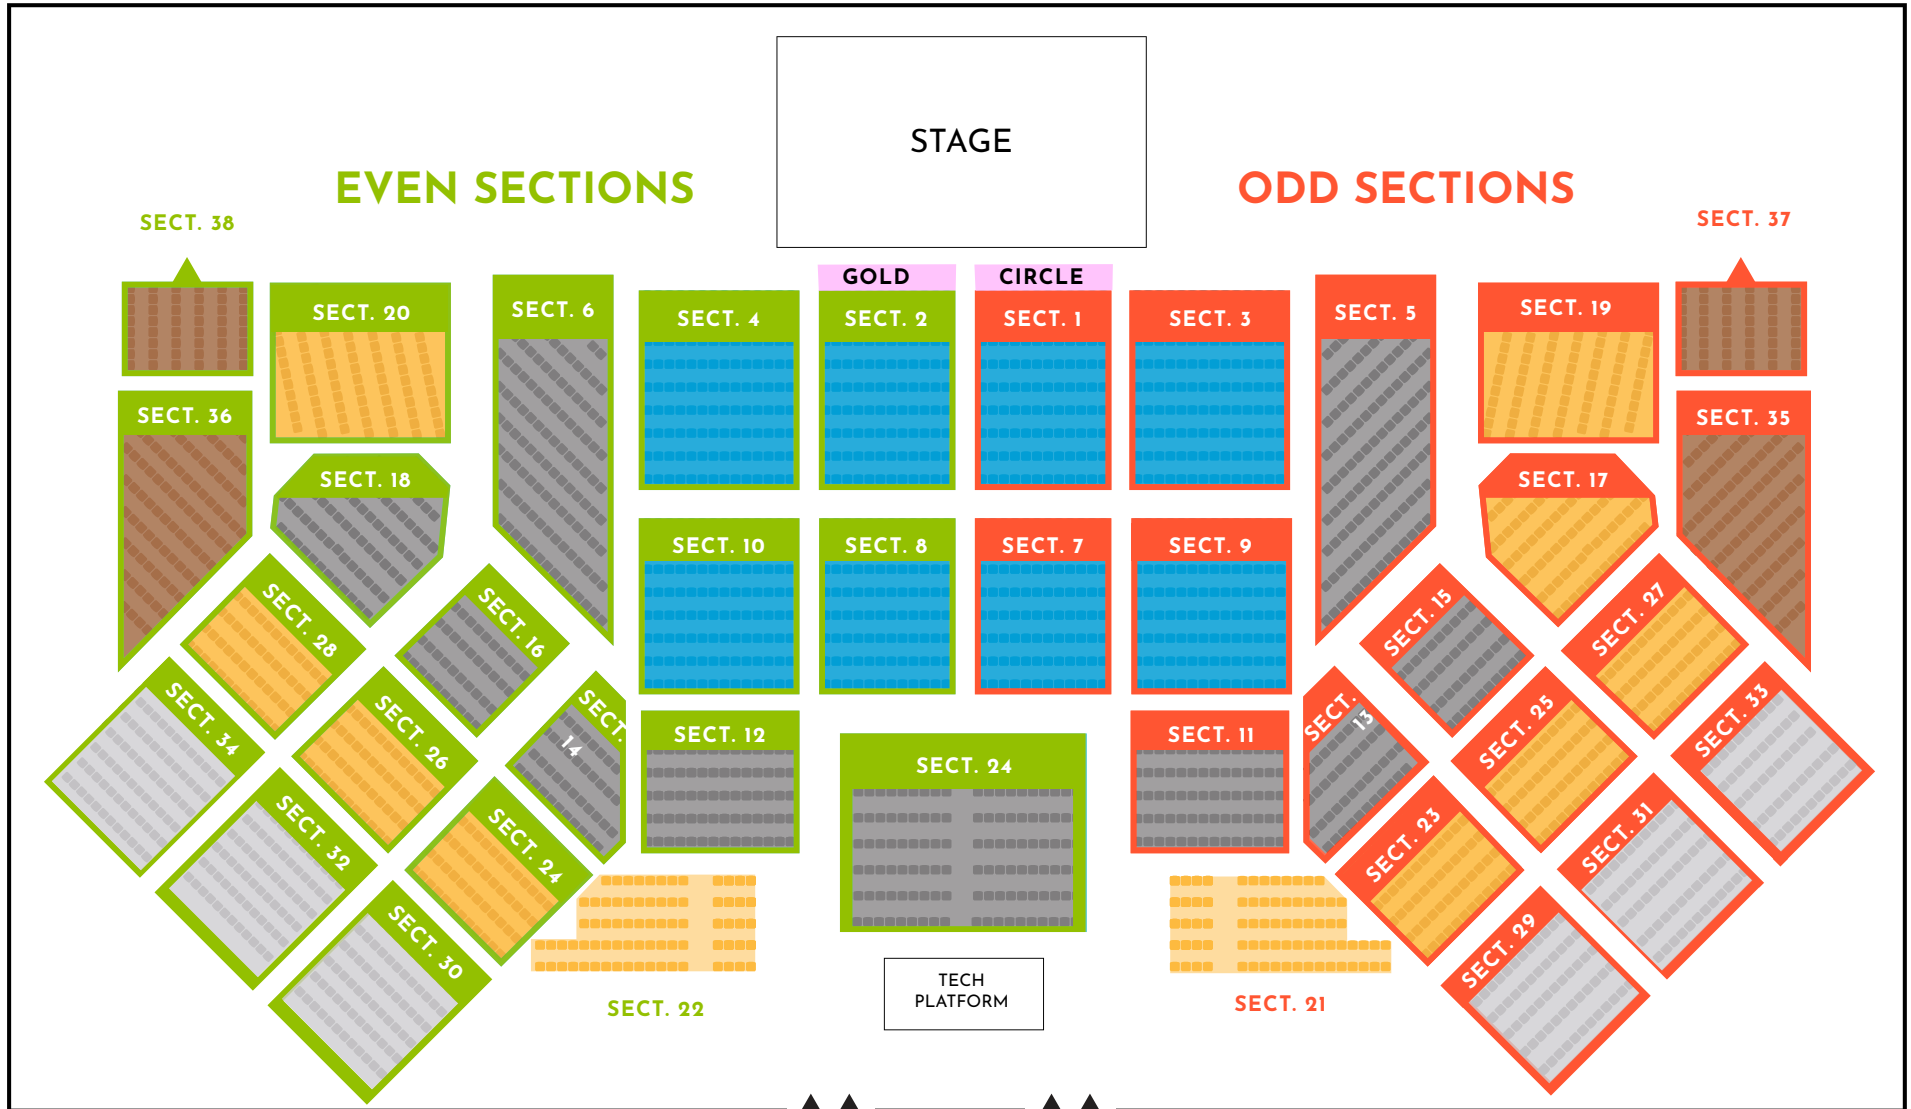

# CYNDI LAUPER: IMPERIAL BALLROOM SEATING

ENTRANCE  
EVEN  
SECTIONS

ENTRANCE  
ODD  
SECTIONS

DIAMOND  
PLATINUM

GOLD  
SILVER

BRONZE