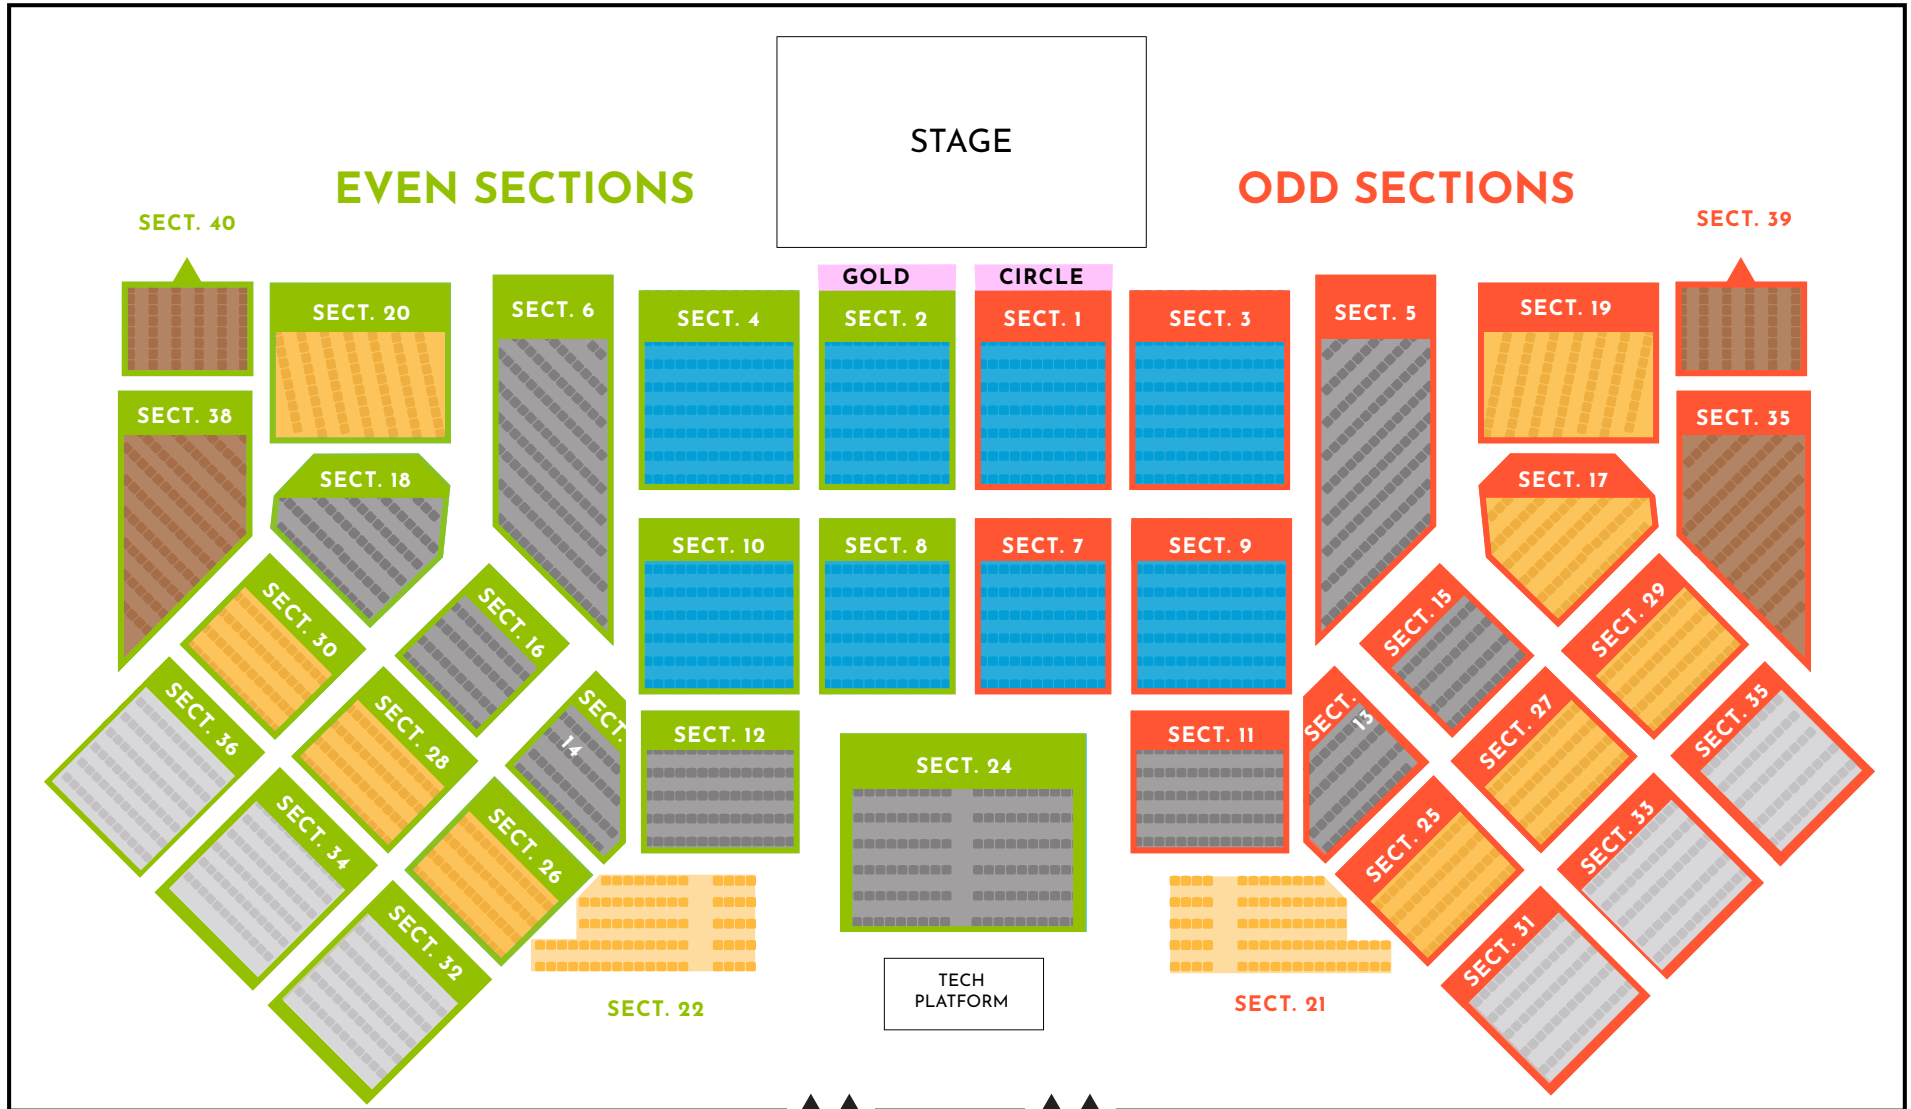

CYNDI LAUPER: IMPERIAL BALLROOM SEATING

ENTRANCE
EVEN
SECTIONS

ENTRANCE
ODD
SECTIONS

- DIAMOND
- GOLD
- BRONZE
- PLATINUM
- SILVER